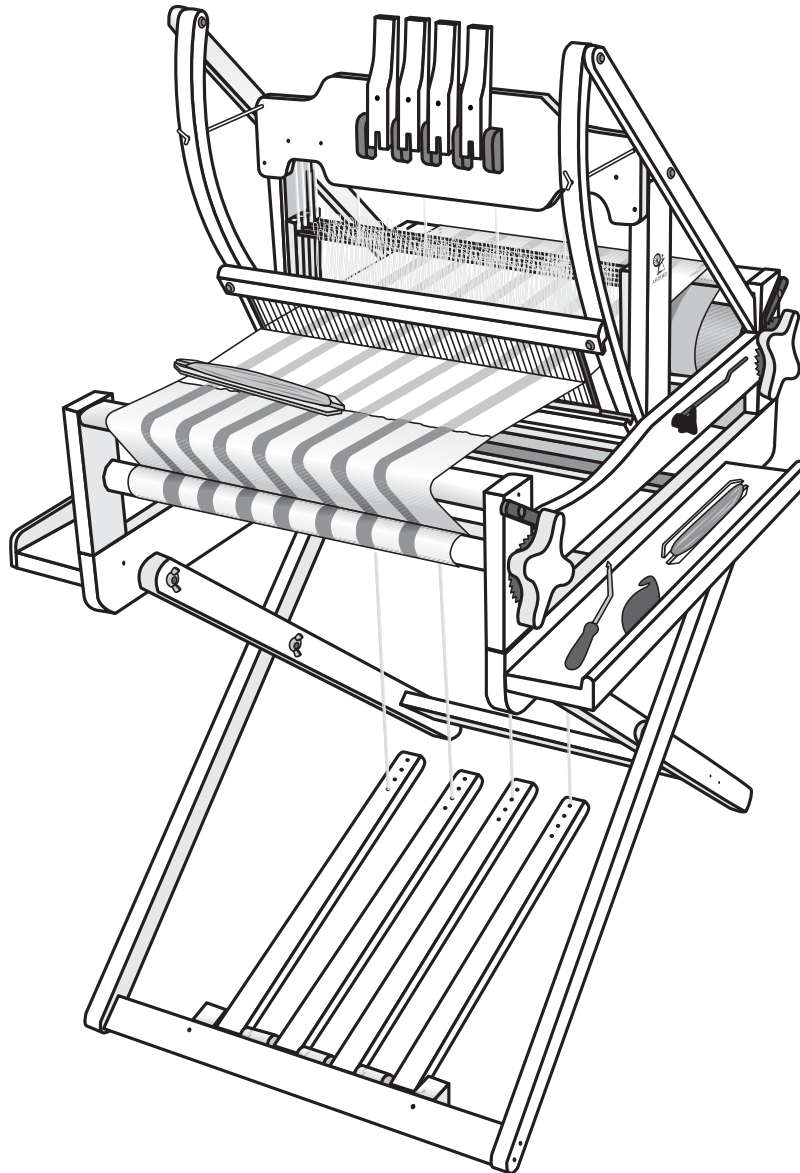

ashford

INSTRUCTIONS

LOOM STAND TREADLE KIT-400mm (16ins)

Ashford Handicrafts Ltd.
Factory and Showroom: 415 West Street,
PO Box 474, Ashburton, New Zealand
Telephone 64 3 308 9087
Facsimile 64 3 308 8664
Email: sales@ashford.co.nz
Internet: www.ashford.co.nz

50mm

75mm

Real scale hard ware samples For Loom Stand Treadle Kit