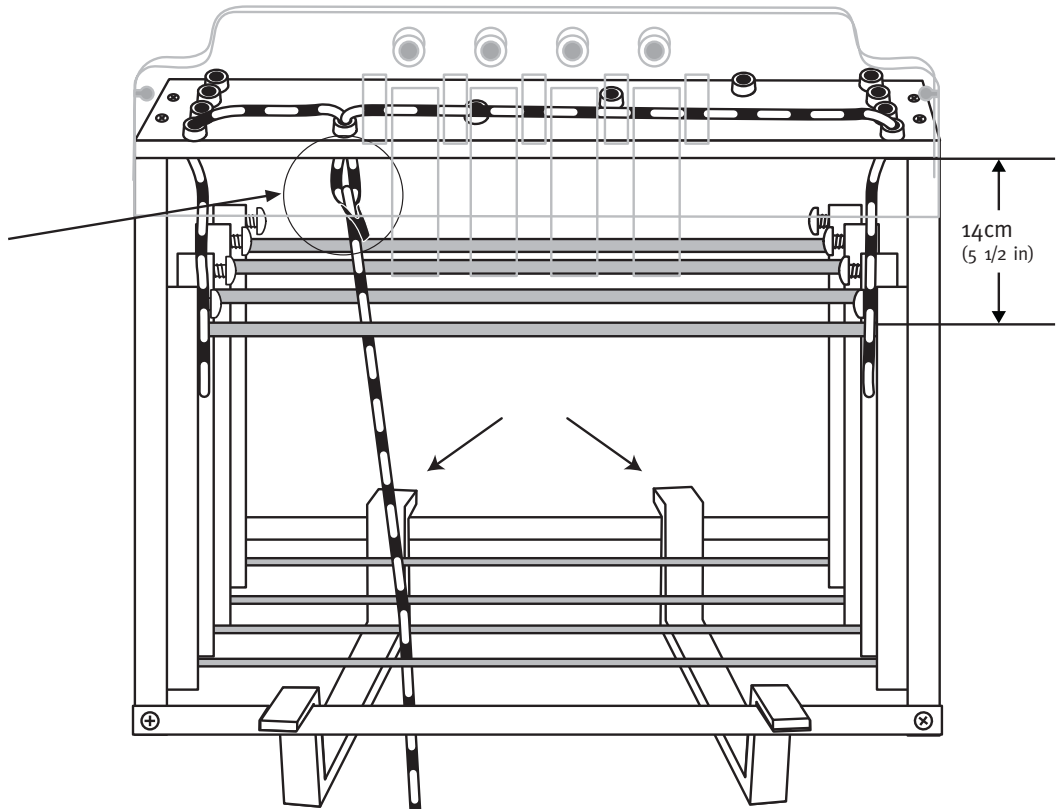

12

!Check

13

14

15

16

38mm

50mm

50mm

75mm

Real scale hard ware samples For Loom Stand Treadle Kit