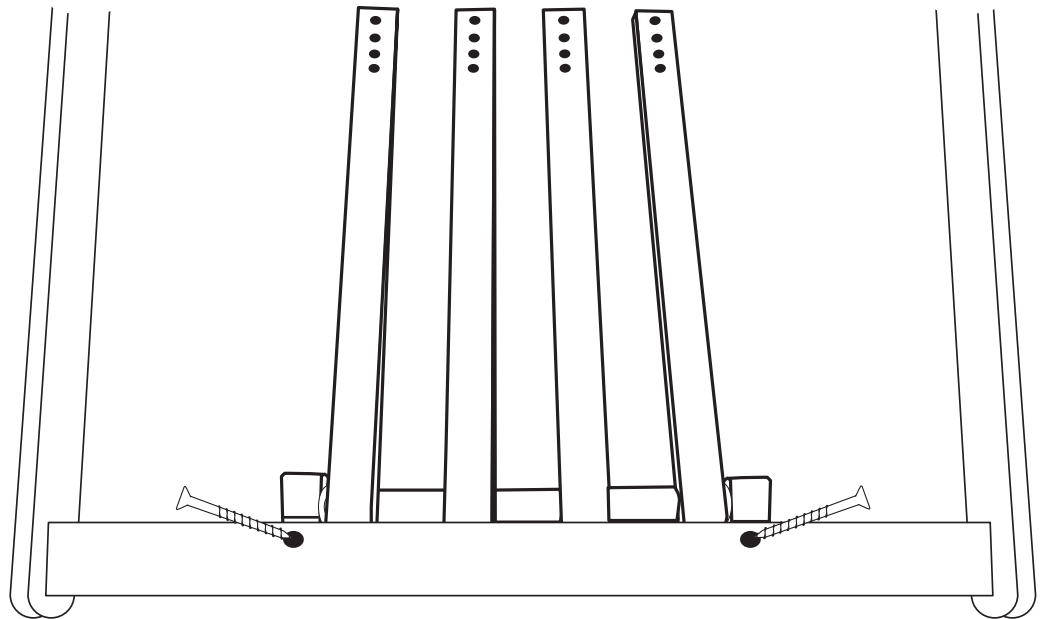

!Check

9

 x 2

 x 2

 x 2

10

11

 x 2

12

!Check

13

14

15

16

38mm

50mm

50mm

75mm

Real scale hard ware samples For Loom Stand Treadle Kit