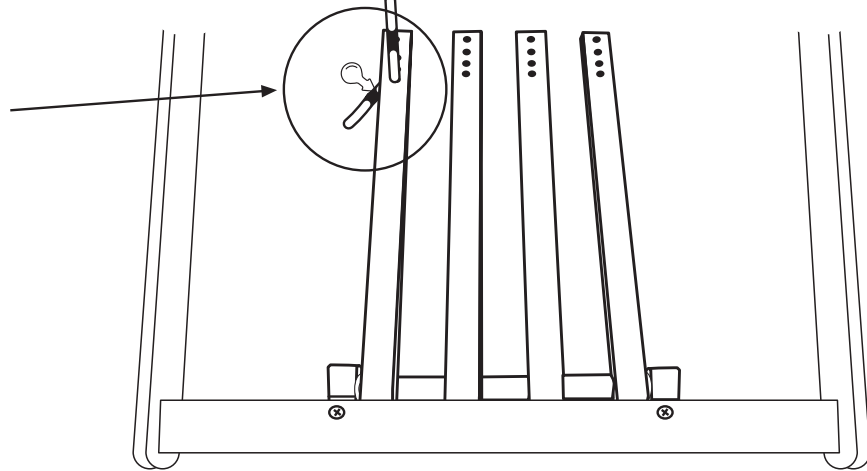

!Check

9

 x 2

 x 2

 x 2

10

11

 x 2

12

!Check

13

14

15

16

38mm

50mm

50mm

75mm

Real scale hard ware samples For Loom Stand Treadle Kit